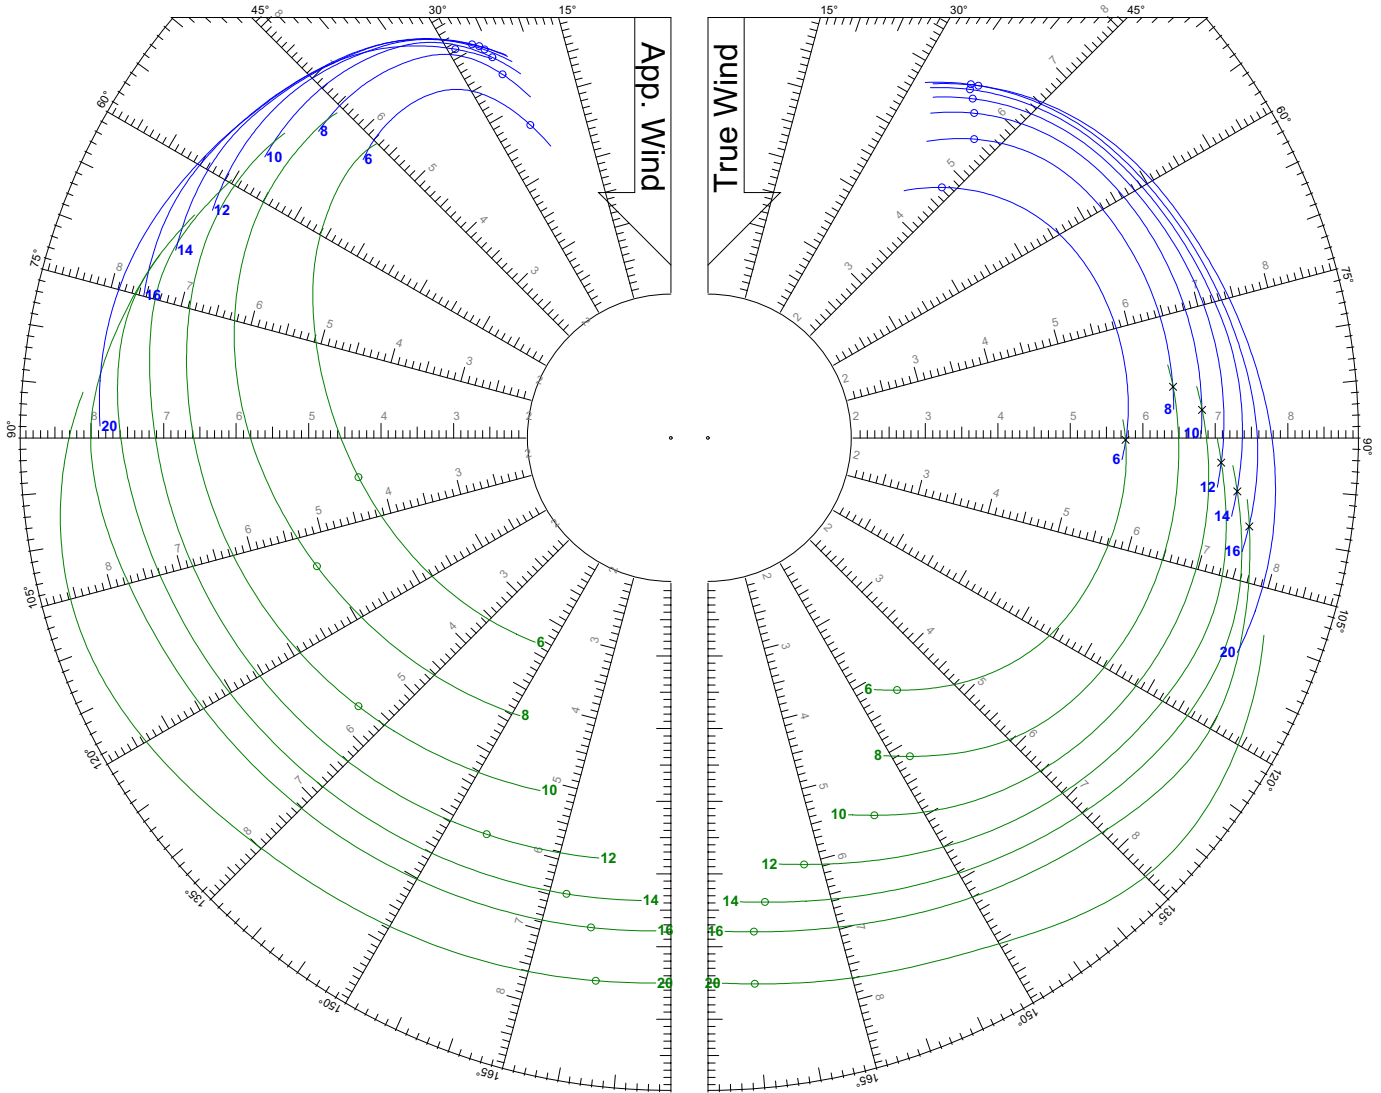

World Leader in Rating Technology

Speed Guide

Polar Plot for Boat	
Name	
Sail Number	
Class	TARTAN 10-EST
Designer	S&S
Builder	TARTAN
Issued On	4/7/2012 - VPP 2012 1.01

TWS: 6, 8, 10, 12, 14, 16, 20 kts

Jib

Symmetric Spinnaker